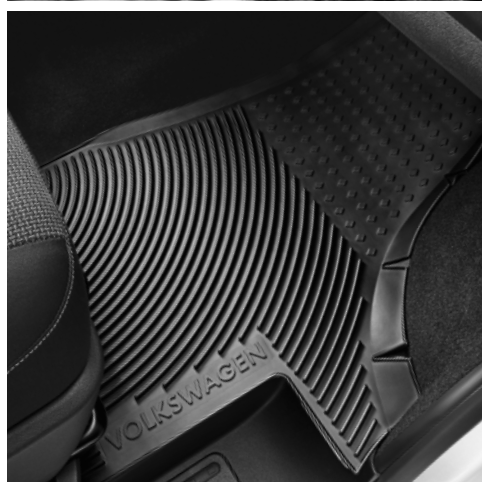

Commercial
Vehicles

Commercial vehicle accessories

Price list

Volkswagen Commercial Vehicles.

Accessory price list.

Body Styling

Product Name	Compatibility	Part Number	Price (€) RRP excl. VAT
Door handle trims – chrome effect	Caddy and Caddy Maxi (set of four)	7H0 071 340 B VKF	102.48
Rear strip – chrome effect	Caddy and Caddy Maxi (with tailgate)	2K3 071 360	53.72
	Caddy and Caddy Maxi (with twin rear doors)	2K0 071 360 VKF	51.24
	Transporter (with tailgate)	7H0 071 360	43.80
	Transporter (with twin rear doors)	7H0 071 360 VKF	65.36
Front window wind deflectors	Transporter (supplied as a pair)	7H0 072 193	64.46
	Crafter (supplied as a pair)	2E0 072 193	71.07
Truck screen	Crafter	2E0 072 194	206.61